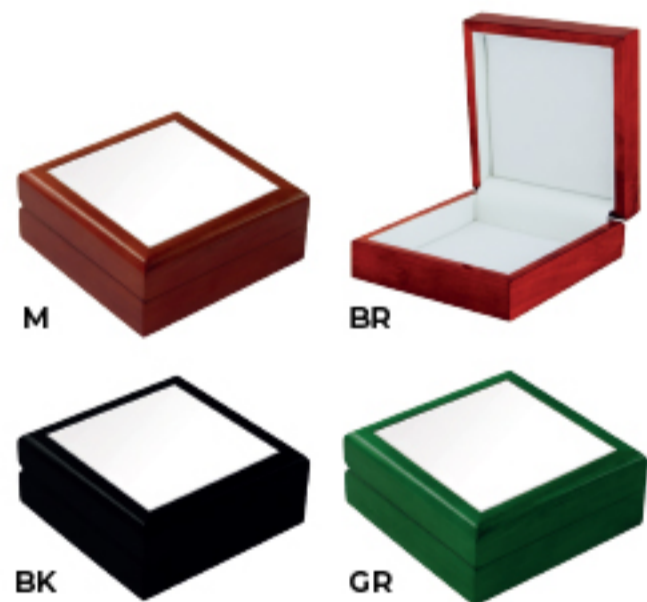

Jewellery Gift Box with Ceramic Tile for Sublimation Printing.

Item Number : 712
Dimensions : 13.5 x 13.5 cm (Small)
Ceramic Tile Size : 10.8 cm
Box Thickness : 7 cm

Item Number : 713
Dimensions : 18 x 18 cm (Large)
Ceramic Tile Size : 15.3 cm
Box Thickness : 7 cm