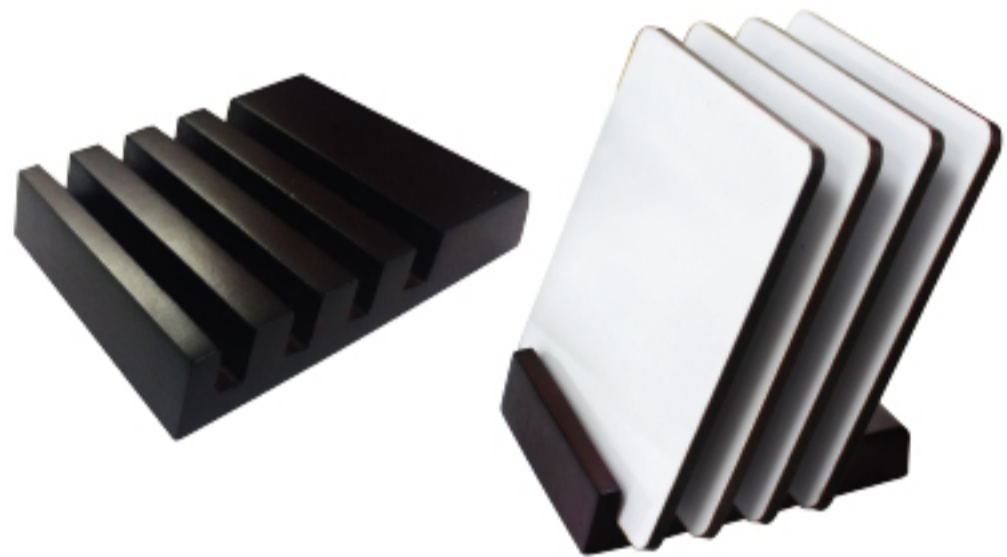

Wooden Coaster Base

Dimensions : 78 x 65 mm
Stores a set of 4pcs. Tea coasters.
1 Pack : 280 pcs.

220-F

Glass Tea Coaster

Dimensions : 10 x 10 cm
Round shaped glass with white printable area for Sublimation
1 Pack : 120 pcs.